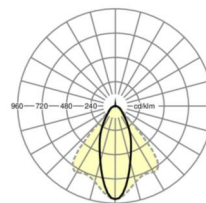

CHARACTERISTICS

Order number	19420004155
EAN number	4020863397945
Commodity code	94051190
Certification mark	IP 20, Protection class I, ENEC10 VDE, F, HACCP DIN10500/Food/IFS-application-related suitability/BRC, Indoor, CE
Impact resistance (IK rating)	IK03 (-20°C bis 45°C)
Ambient temperatur	ta -20°C to 45°C
Warranty period	5 years
State funding programs	BEG - Federal funding for efficient buildings (valid only for Germany)

ELECTRICAL ENGINEERING

Controller	Electronic driver (1 pcs.)
System output	26W
Mains voltage	230V/50Hz
Energy efficiency class/light source	D

LIGHTING TECHNOLOGY

Placement	LED, Colour rendering/Light colour CRI ≥ 80 / 6500K
Colour tolerance (MacAdam)	3SDCM
Photobiological safety (Luminaire)	RG1
Nominal luminous flux	4249lm
LED service life	50000h L80/B10 (Tq 45°C)
Luminaire luminous efficiency	165lm/W
Beam angle	40° (C0) / 85° (C90)
UGR lat./long.	17.5 / 19.2

MECHANICS

Housing colour	silver grey/white aluminium RAL 9006
Dimensions (LxWxH/DxH)	1531mm x 55mm x 37mm
Weight (net)	1.9kg
Type of installation	Mounting rail system installation, Light structure

Dimensions

L	1531 mm	Length
B	55 mm	Width
H	37 mm	Height

DEEP-LINK

<https://www.regiolux.de/en/article/19420004155>

Reference	LED 4000lm 865
ηLB	100 %
Φ ↓↑	99 % / 1 %
UGR lat./long.	17.5 / 19.2